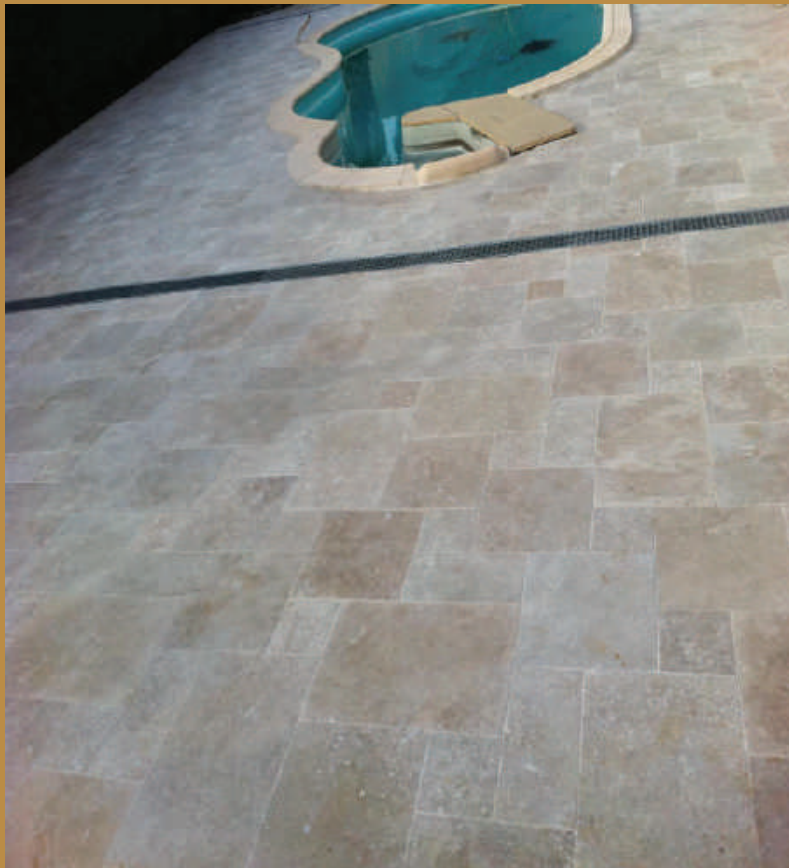

Travertine Light-Mixe Tumbled 1st Choice